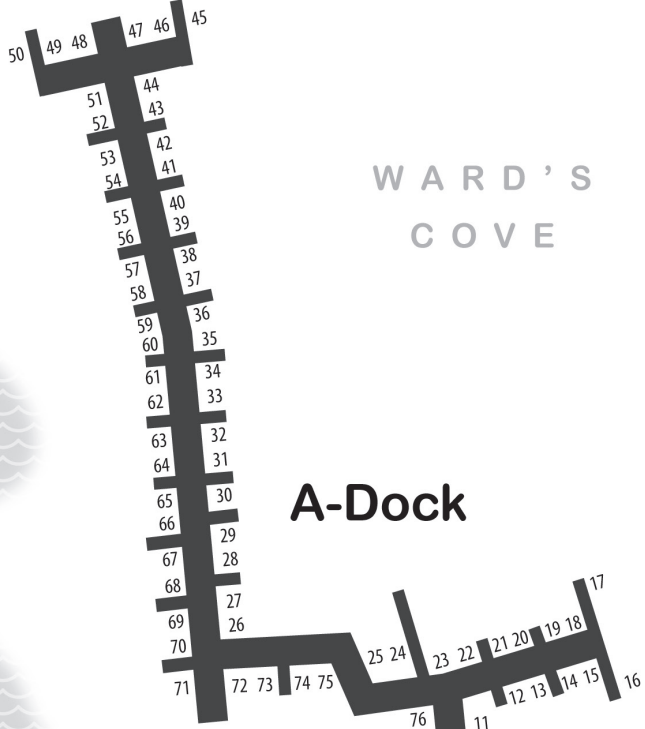

Rocky Bayou ↑

WARD'S COVE

Fuel Dock

High & Dry Boat Storage →

- Marina Office & Ship Store
- LJ Schooner's Restaurant
- Oyster Bar
- Yacht Sales
- Real Estate Office
- Restrooms & Showers

Boat Ramp

Yacht Club Drive

Choctawhatchee Bay

MARINA COMPLEX
 290 Yacht Club Drive • Niceville, FL 32578
 (850) 897-2821 • frontdesk@bwb-marina.com
 www.BluewaterBayMarina.com